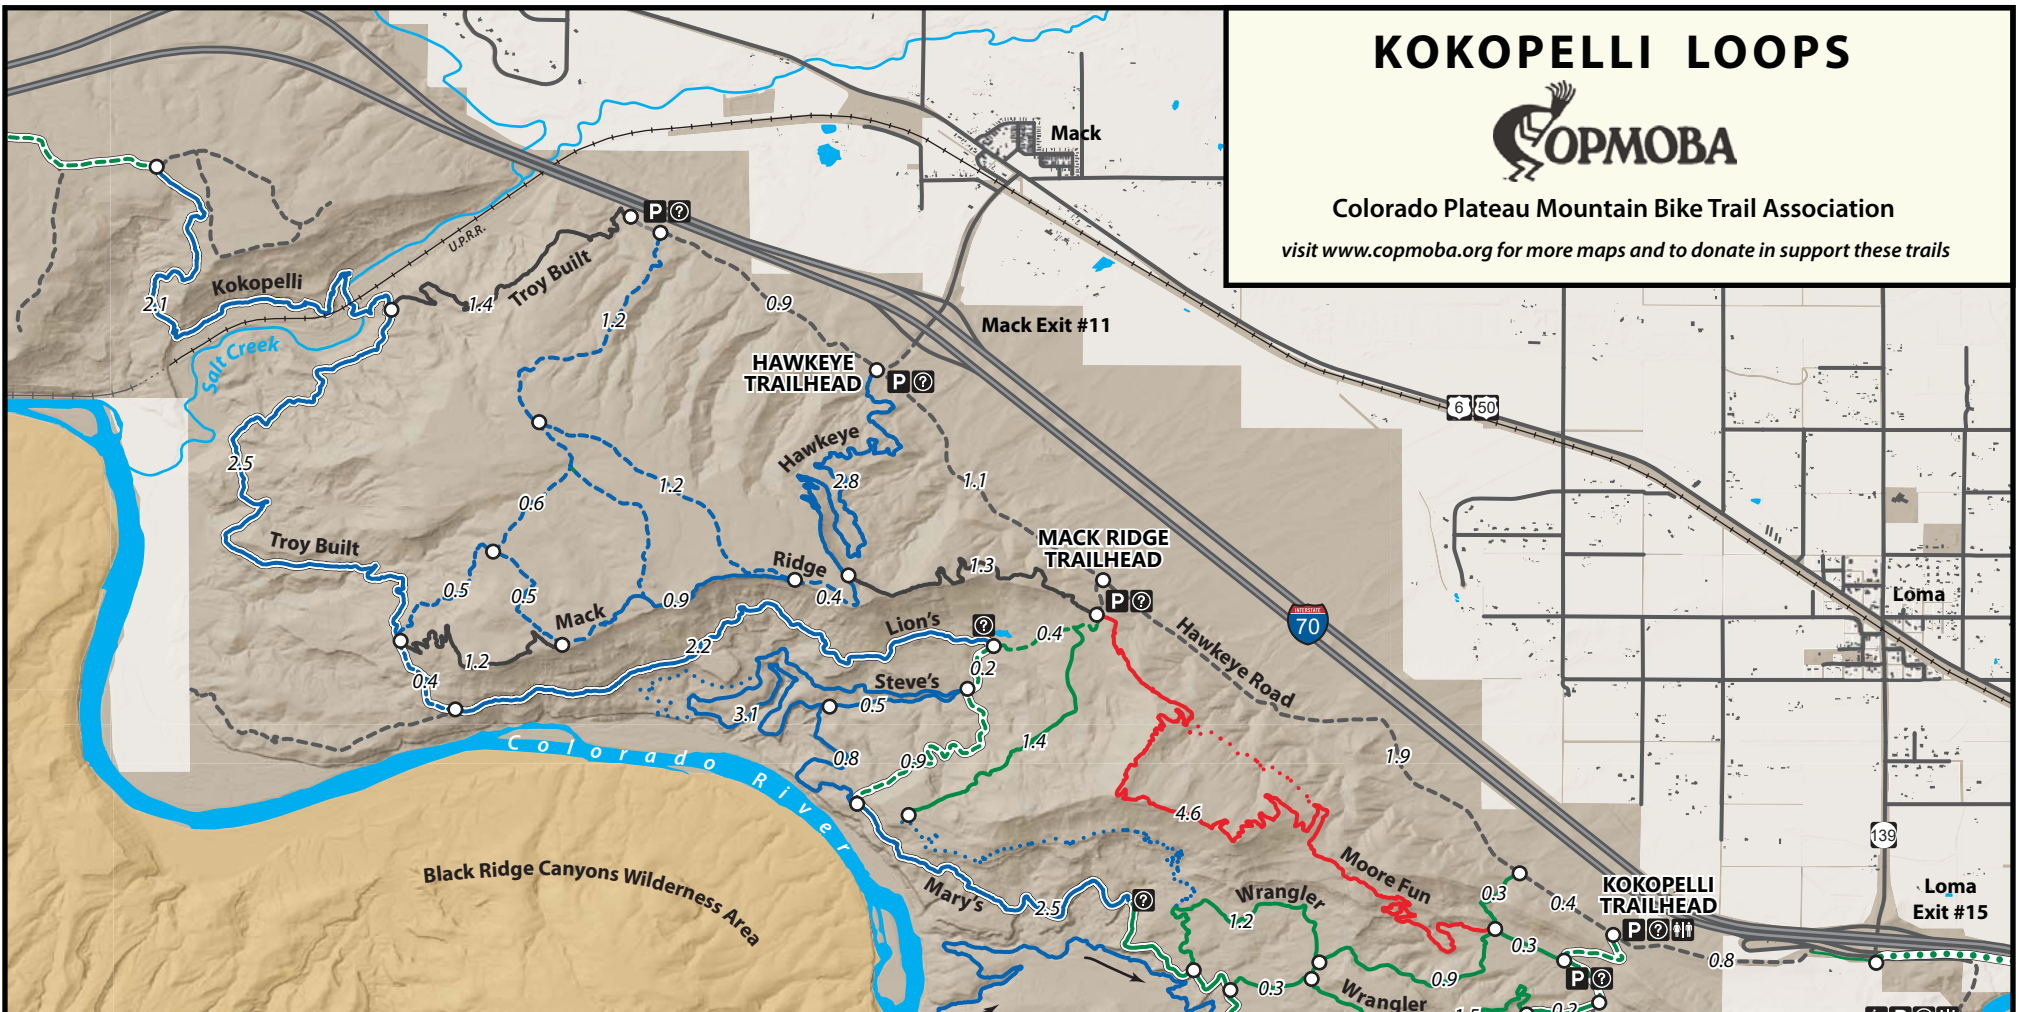

# KOKOPELLI LOOPS

Colorado Plateau Mountain Bike Trail Association

visit [www.copmoba.org](http://www.copmoba.org) for more maps and to donate in support these trails

### TRAIL RATING SYSTEM

- Easy
- Intermediate
- Difficult
- Very Difficult

### TRAILHEADS

- Parking
- Restrooms
- Information Kiosk

### OTHER TRAIL INFORMATION

- Kokopelli Trail (white halo)
- ⋯ Riverfront Trail (concrete)
- ⋯ Planned Construction (2019)
- - - Natural Surface Road

Distance between intersections in miles  
Private land displayed as white overlay